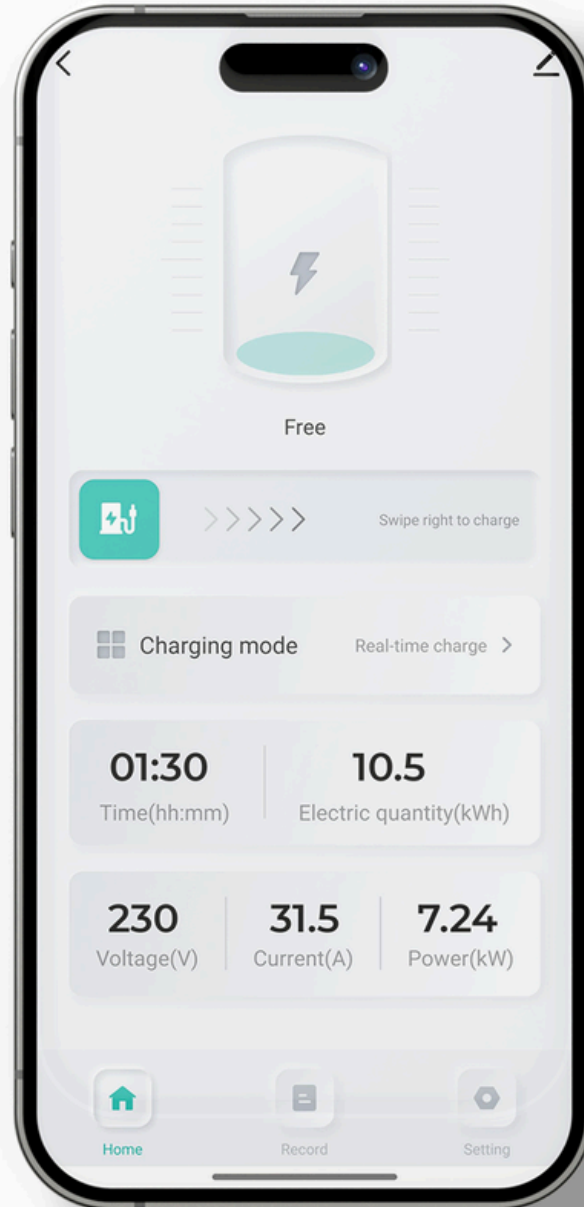

Remote Control

Switchable Current