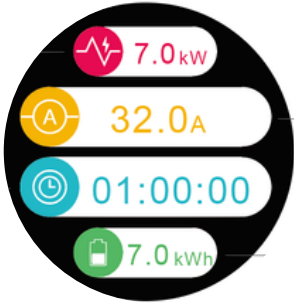

## Features & Functions

Easy control

Switchable current (16/32A)

Universal compatibility

Intelligent display

High Safety standards

Indoor/outdoor use (IP66 rating)

### Electrical specifications

Rated Voltage	230V
Output Power	7.2Kw
Output Current	16/32A
Charging interface type	IEC 62196-2